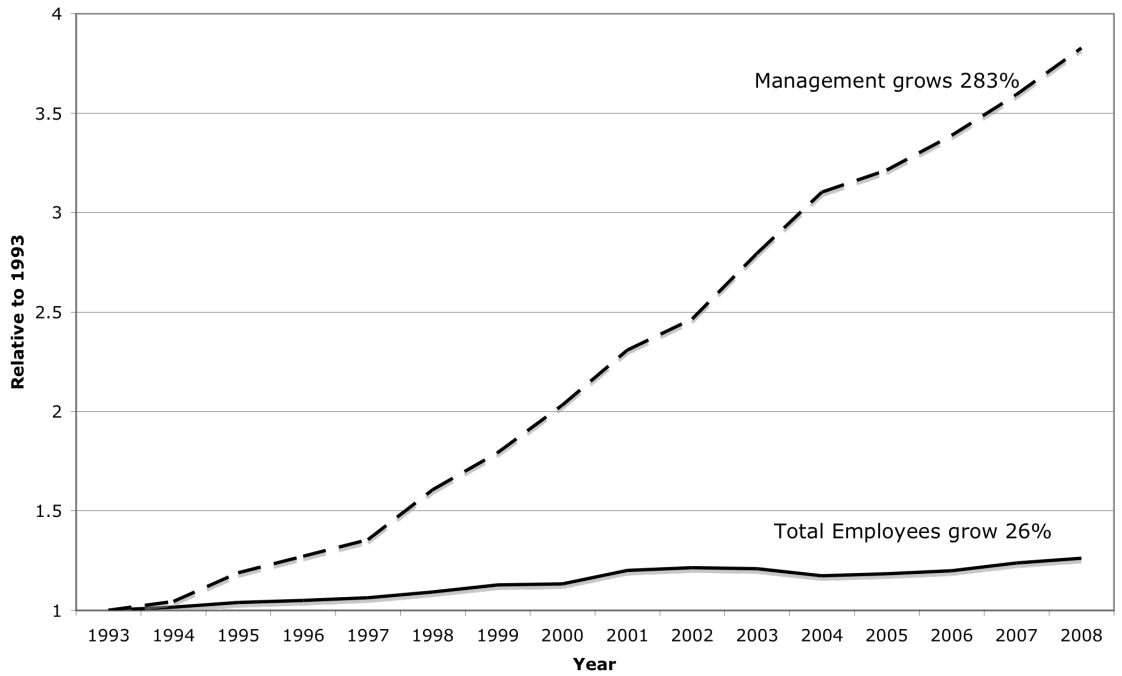

Growth in UC Employment (FTE)

UC Berkeley Employment FTE

“Management” means SMG (Senior Management Group) & MSP (Management and Senior Professionals); FTE means Full-Time Equivalents
 Data compiled from official UC sources by Charles Schwartz, UCB 3/19/2009