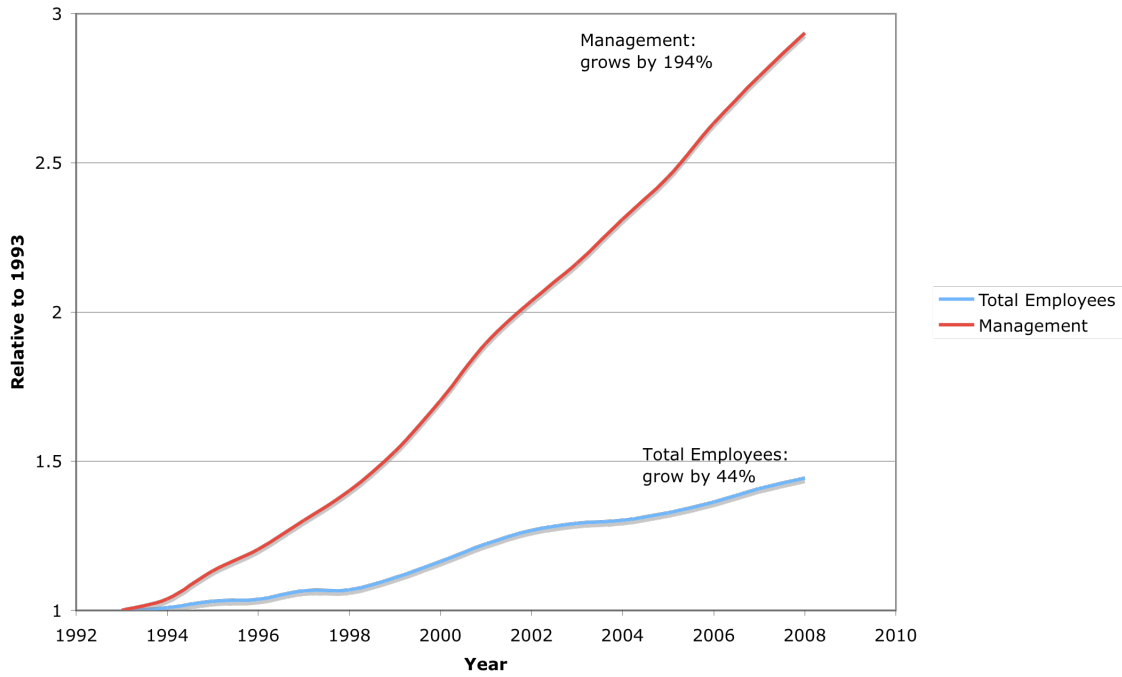

Growth in UC Employment (FTE)

UC Berkeley Employment FTE

“Management” means SMG (Senior Management Group) & MSP (Management and Senior Professionals); FTE means Full-Time Equivalents
 Data compiled from official UC sources by Charles Schwartz, UCB 3/19/2009